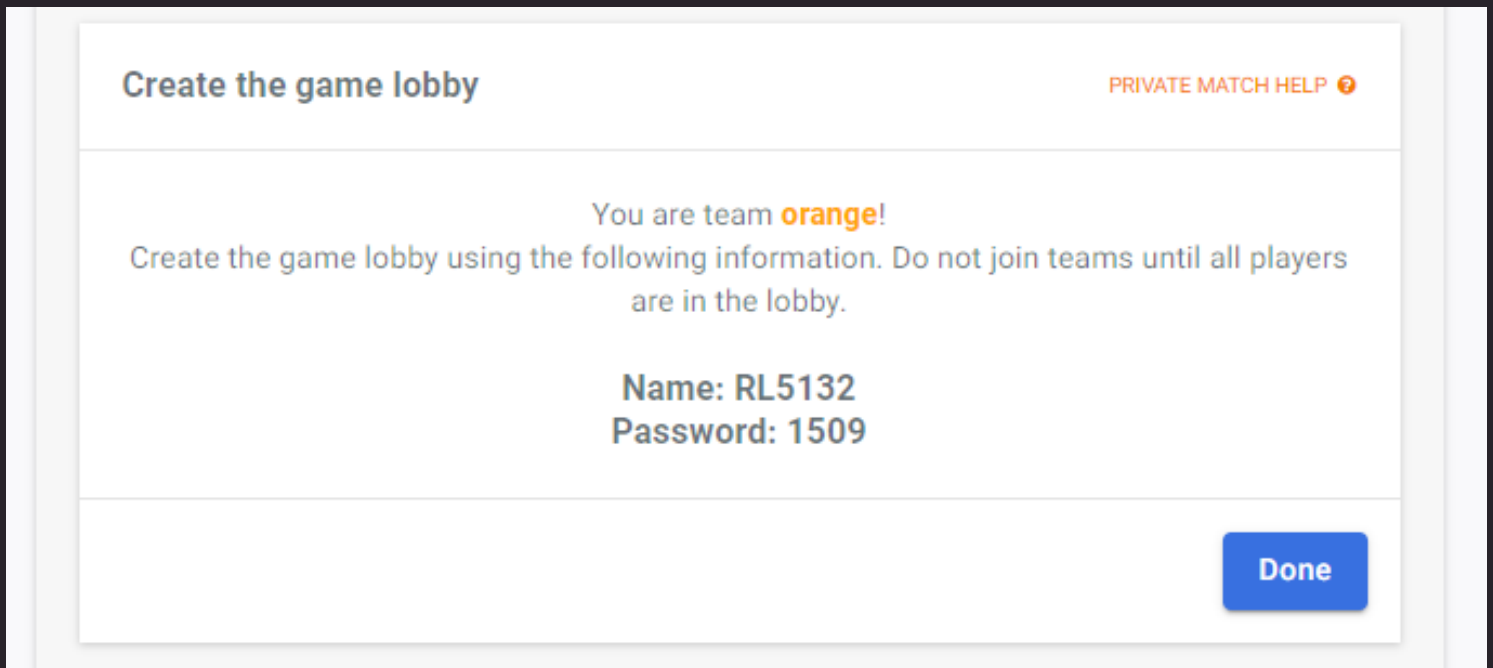

Creating a game (Orange Team)

The first listed team or the 'Away Team' are assigned to the **Orange Team**, and will be responsible for creating the game. This will involve checking in first on start.gg, where you will receive a name and password to create the game with.

Creating a game on Rocket League (Orange Team)

Once you've checked in on start.gg and received the game information, you will then boot up Rocket League to create a game. To create a game, you will go to 'Play' > 'Custom Games' > 'Private Match', then you will enter these settings:

- Game Mode: Soccer
- Default Arena: DFH Stadium
- Team Size: 3 v 3
- Bot Difficulty: No Bots
- Region: Oceania
- Mutators: Set Series Length to 3 Games
  - All other mutator settings set to default.
- Match Time: 5 Minutes
- Lobby Name and Password: Refer to start.gg

Please ensure that when you join, you do not join your assigned teams until all players join the game.